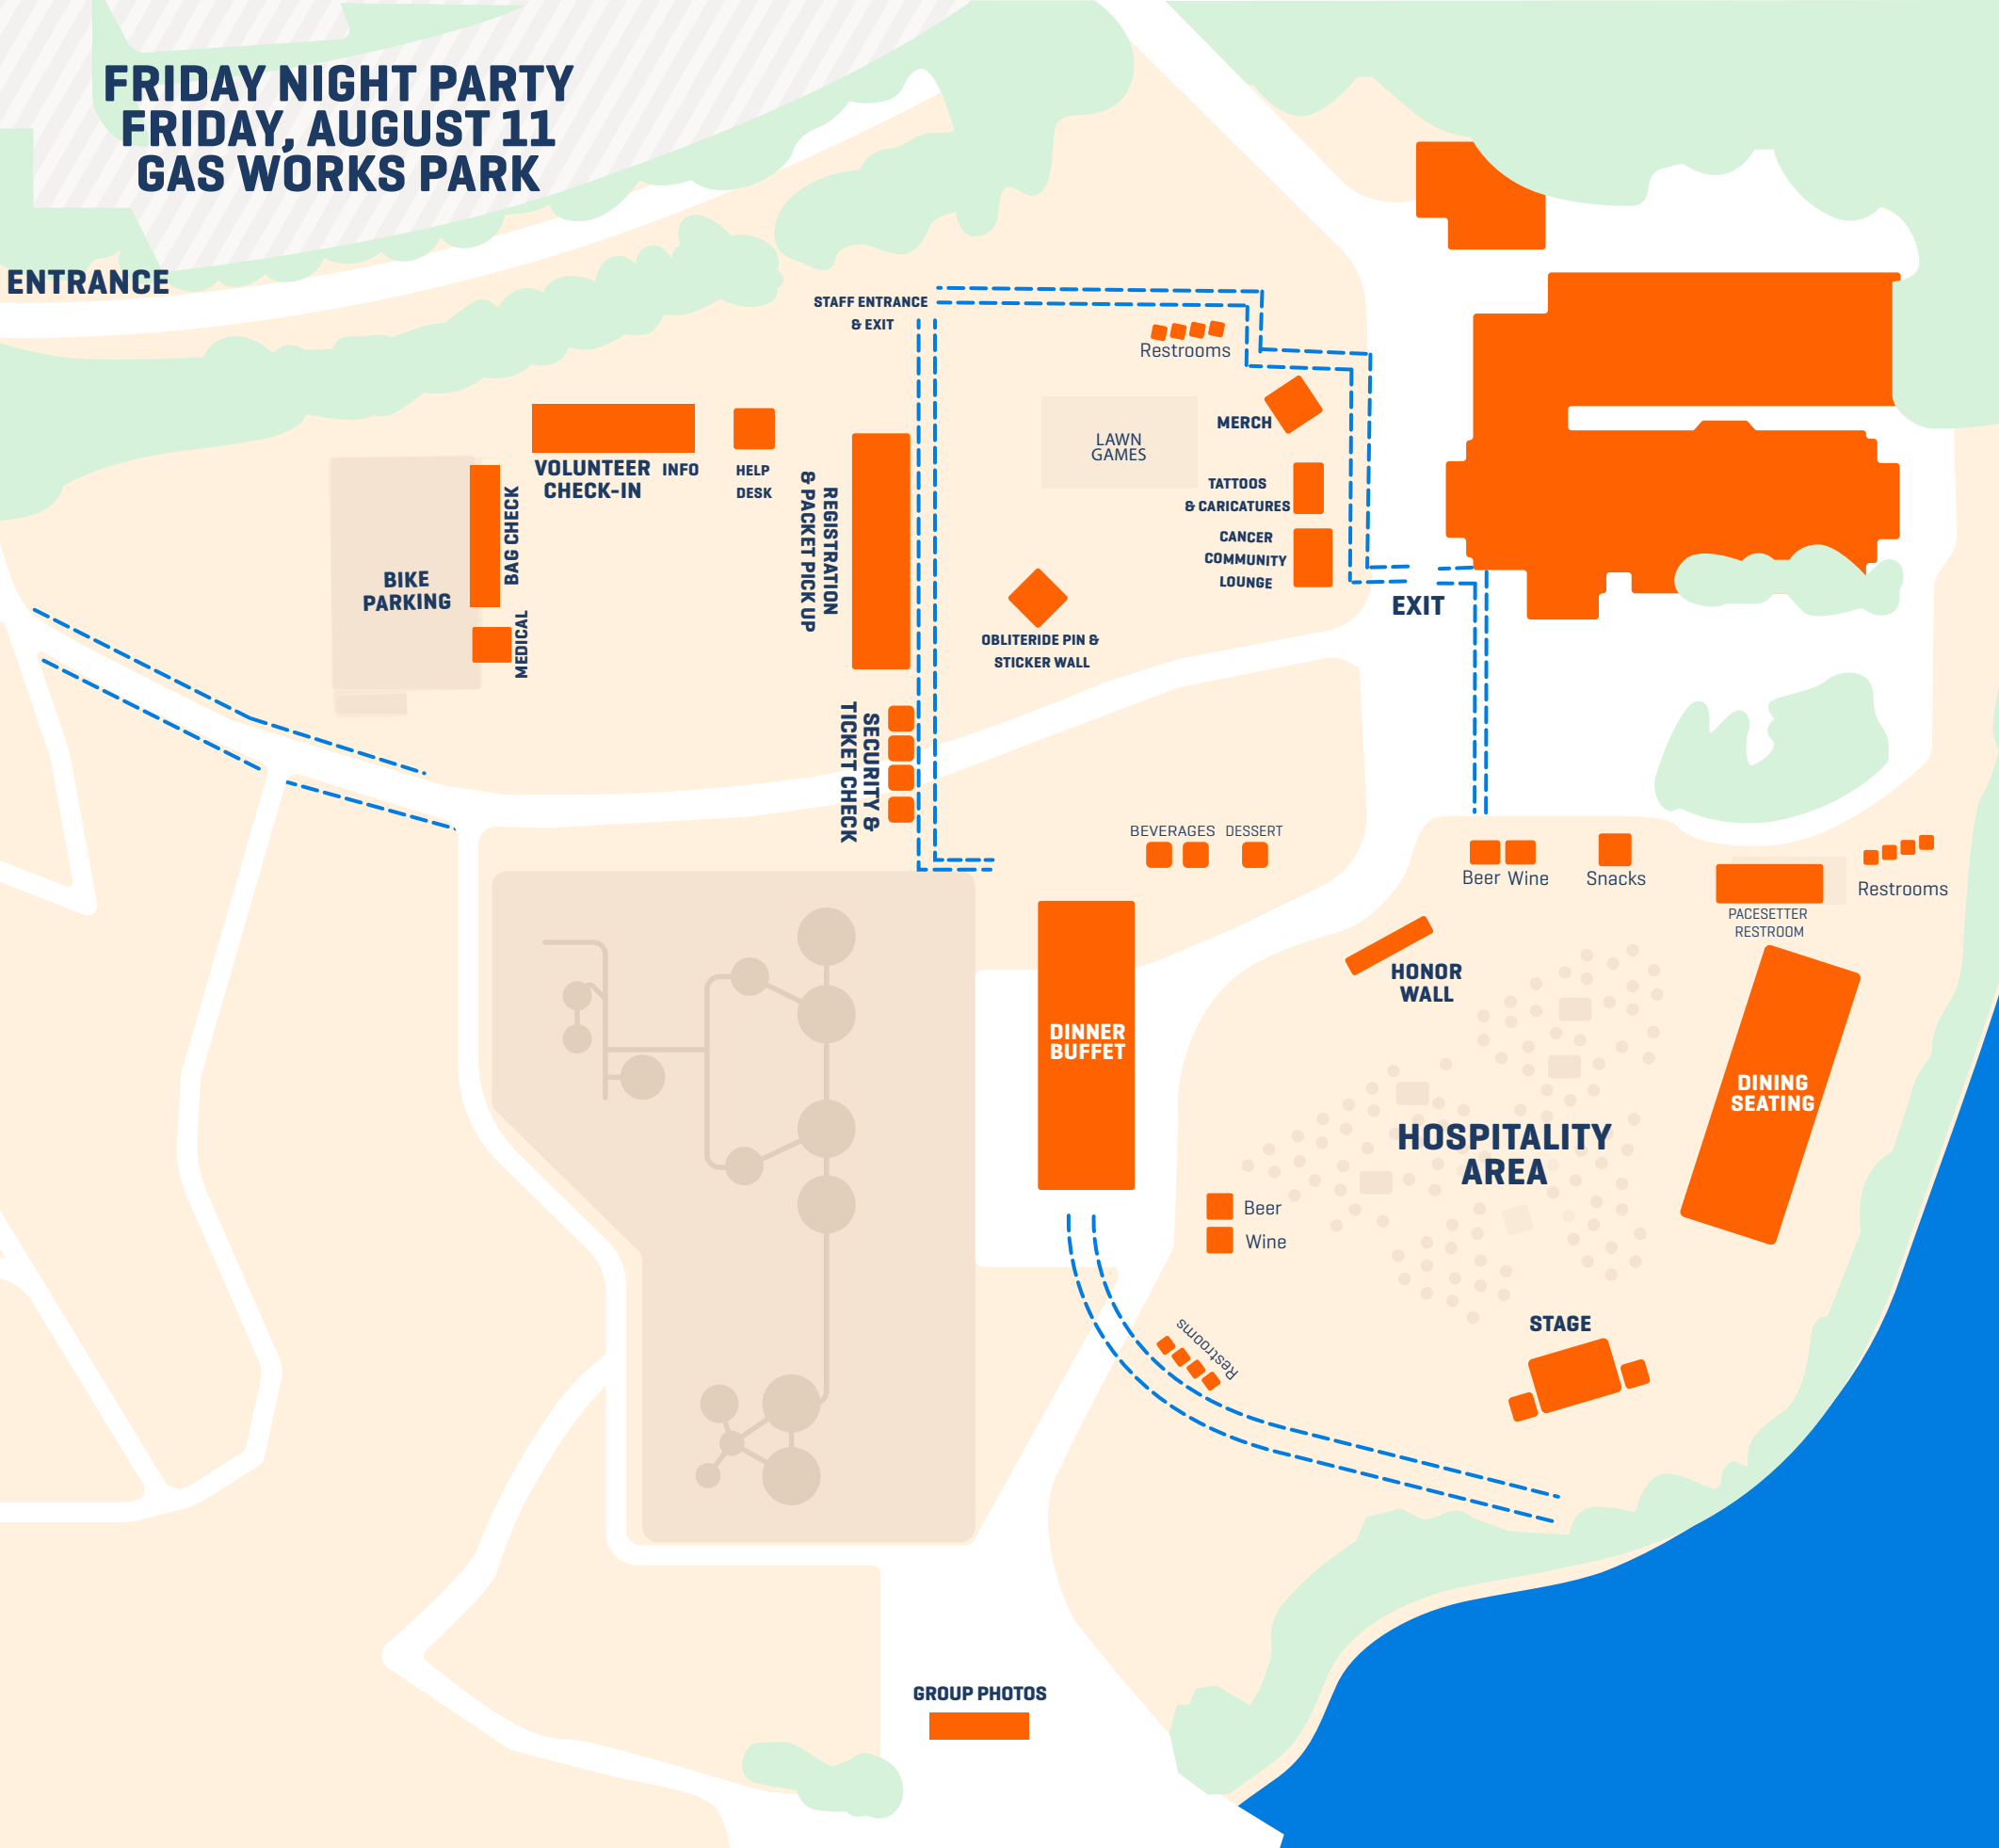

FRIDAY NIGHT PARTY FRIDAY, AUGUST 11 GAS WORKS PARK

ENTRANCE

BIKE PARKING

BAG CHECK
MEDICAL

VOLUNTEER CHECK-IN
INFO

HELP DESK

REGISTRATION & PACKET PICK UP

SECURITY & TICKET CHECK

STAFF ENTRANCE & EXIT

LAWN GAMES

OBLITERIDE PIN & STICKER WALL

Restrooms

MERCH
TATTOOS & CARICATURES
CANCER COMMUNITY LOUNGE

EXIT

BEVERAGES DESSERT
Beer Wine Snacks

Beer Wine Snacks

PACESETTER RESTROOM

Restrooms