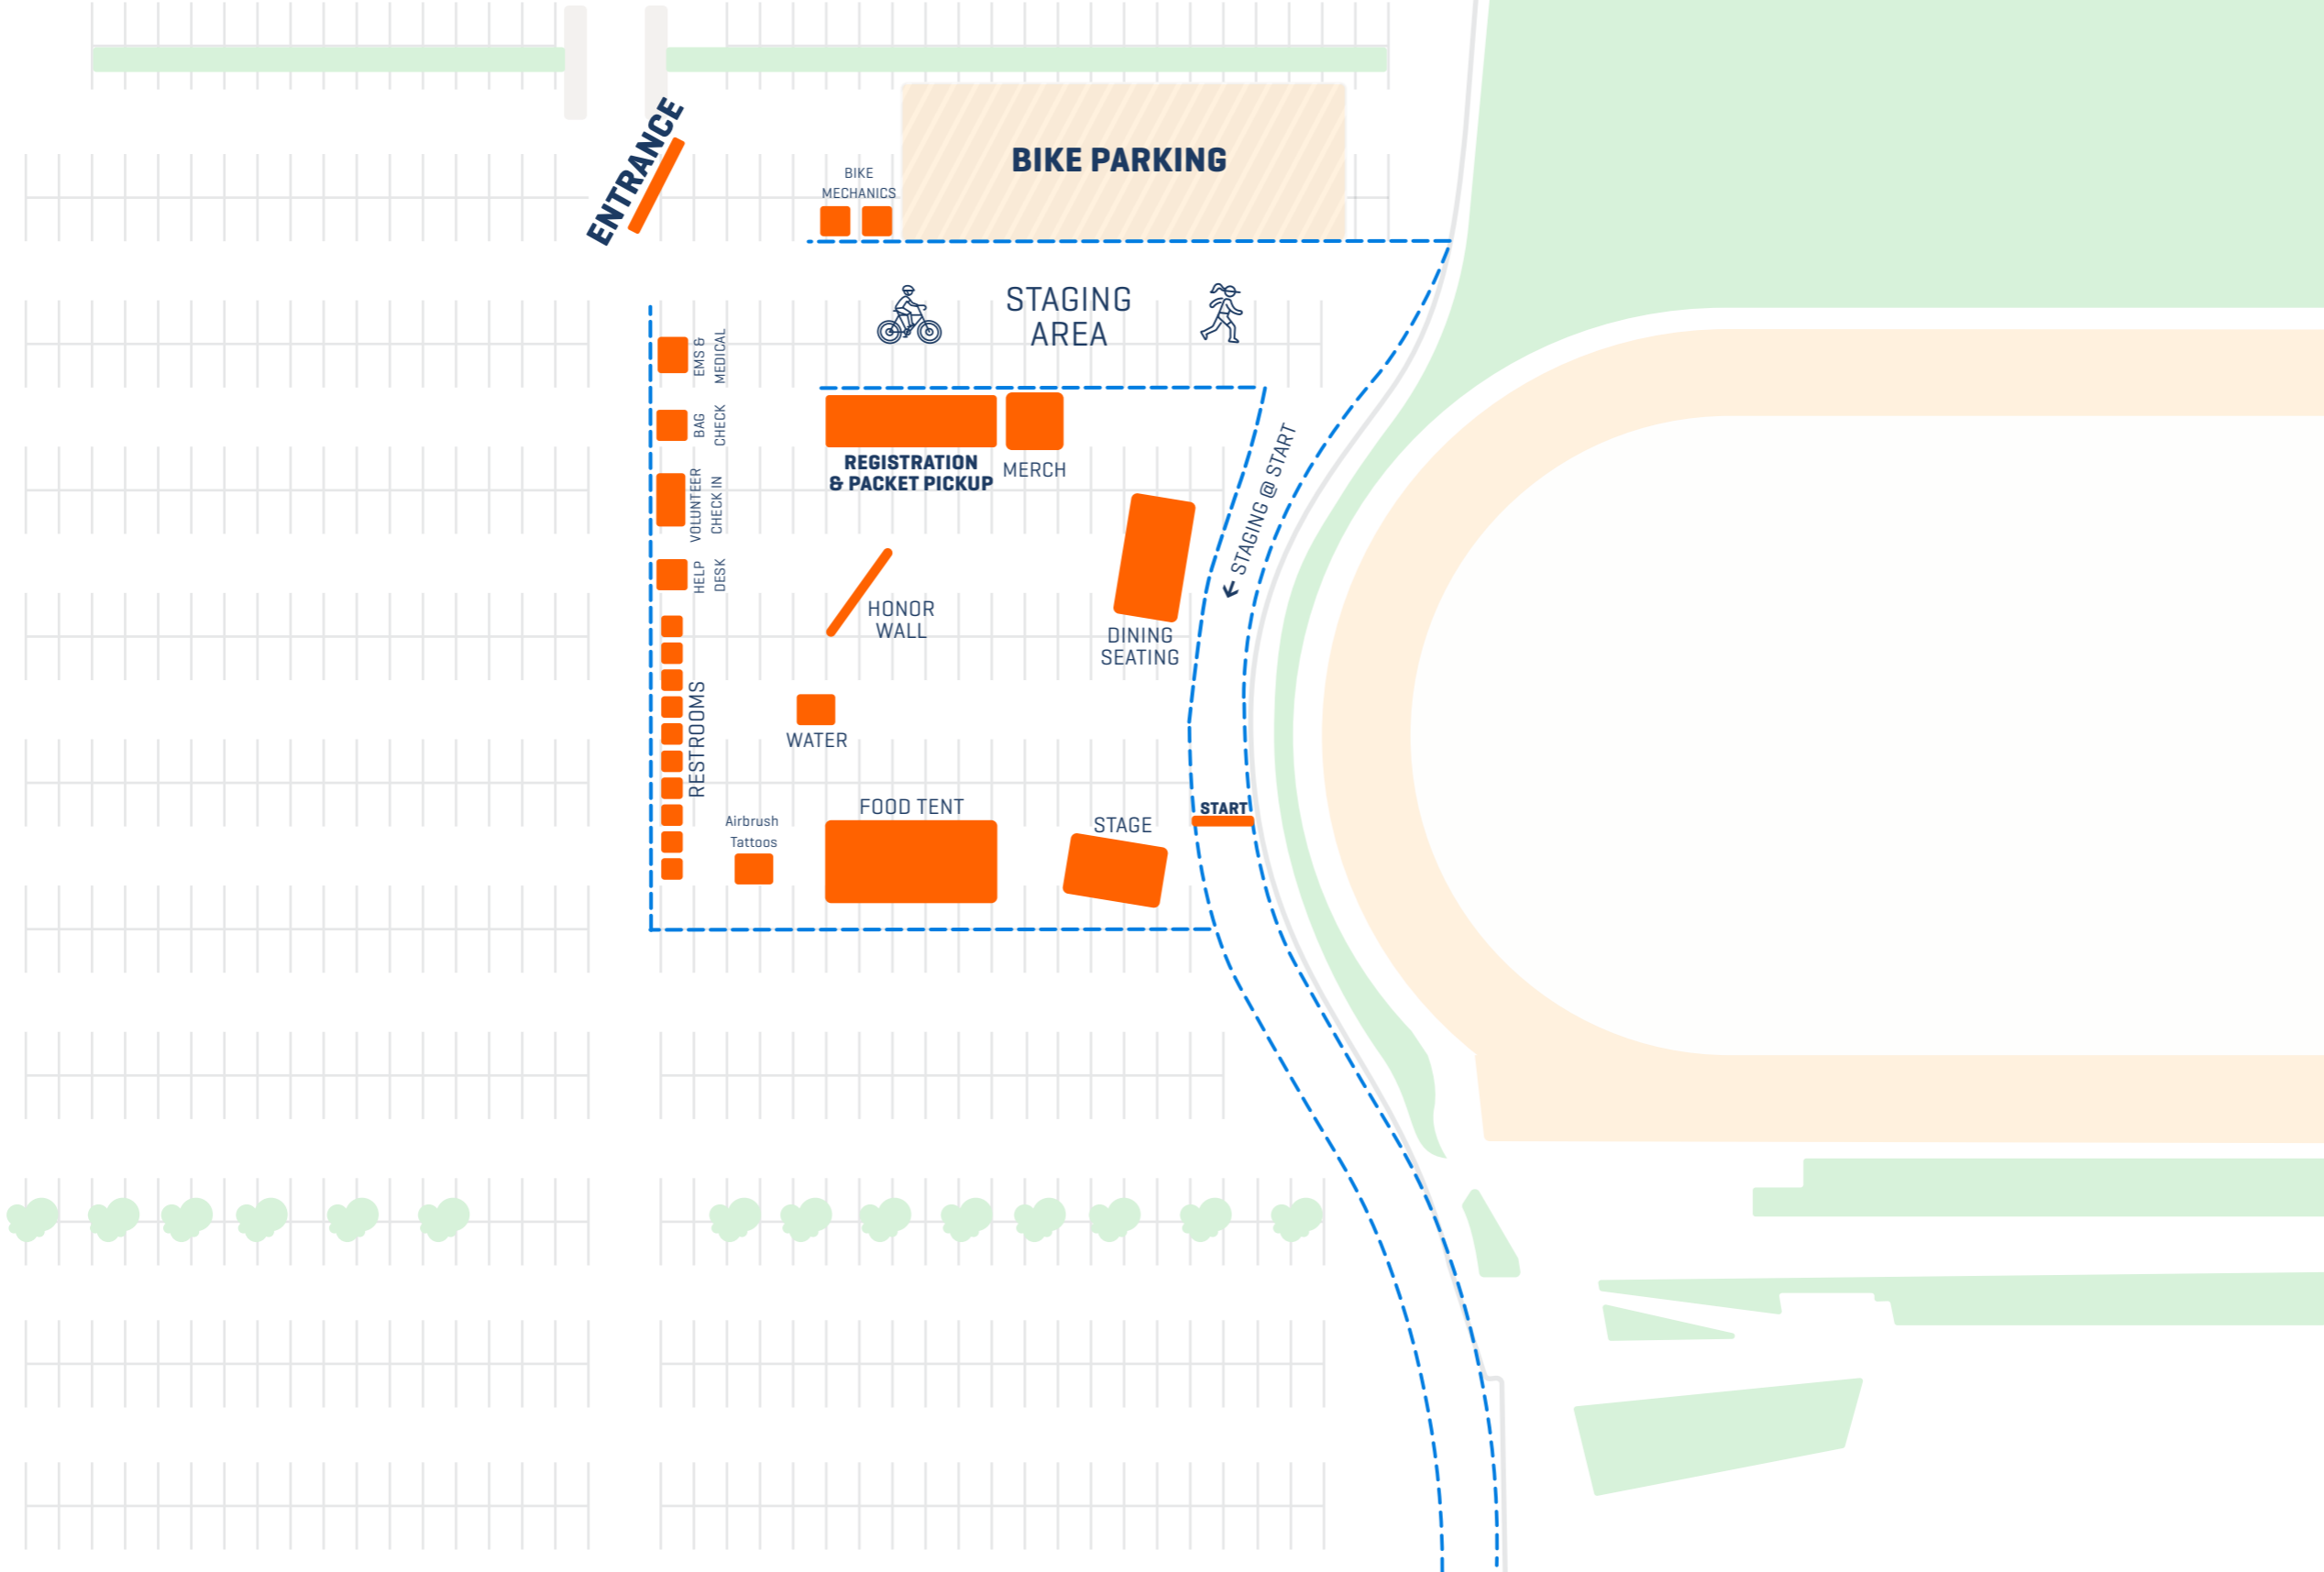

STAFF ENTRANCE & EXIT

LAWN GAMES

OBLITERIDE PIN & STICKER WALL

Restrooms

MERCH
TATTOOS & CARICATURES
CANCER COMMUNITY LOUNGE

EXIT

BEVERAGES DESSERT
Beer Wine Snacks

Beer Wine Snacks

PACESETTER RESTROOM

Restrooms

DINNER BUFFET

HONOR WALL

HOSPITALITY AREA

DINING SEATING

Beer Wine

STAGE

Restrooms

GROUP PHOTOS

**OBLITERIDE START LINE
SATURDAY, AUGUST 12
UW-E18 PARKING LOT**

SATURDAY FINISH LINE CELEBRATION

SATURDAY, AUGUST 12

GAS WORKS PARK

ENTRANCE

GUEST ENTRANCE
EXIT TO SHUTTLES

SOOTHE & STRETCH TENT

LAWN GAMES

MERCH

CARICATURES

CANCER COMMUNITY LOUNGE

OBLITERIDE PIN & STICKER WALL

RESTROOMS

SECURITY & TICKET CHECK